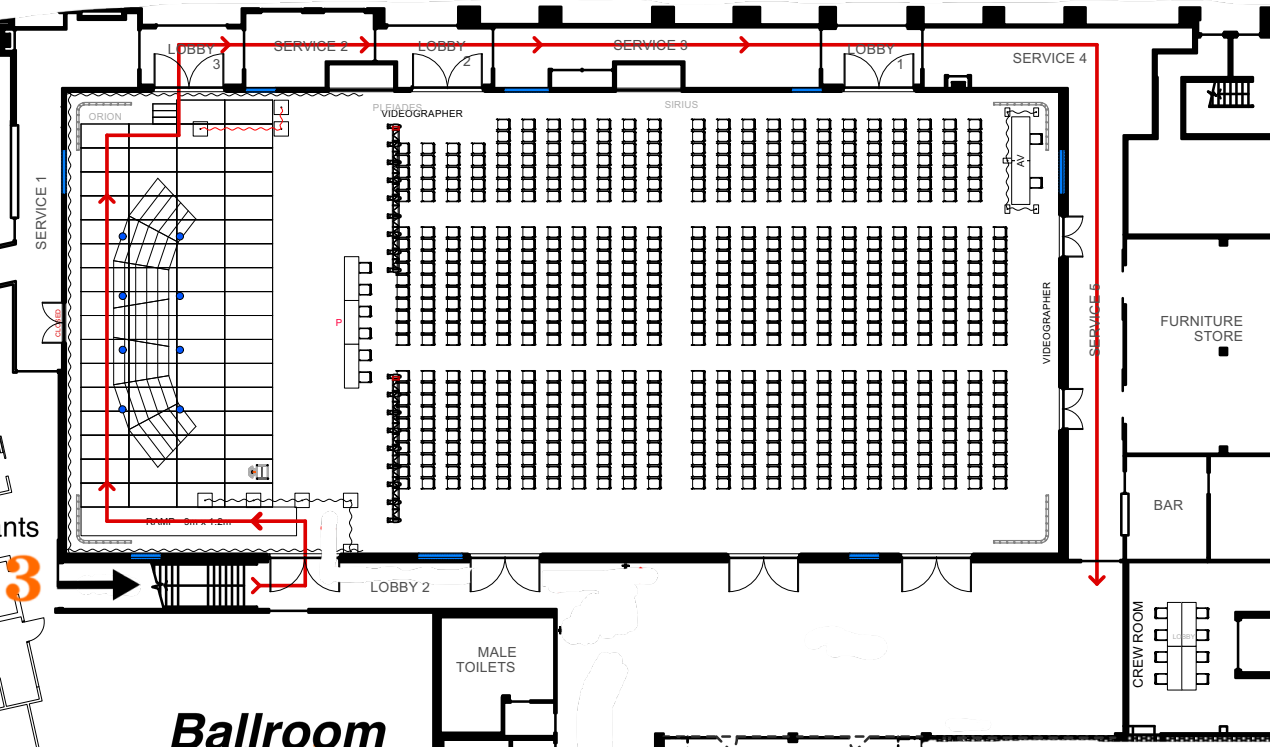

LEVEL ONE

Stairs down to ballroom

GROUND FLOOR

stairs up to primp

ESPLANADE HOTEL
 FREMANTLE
 by RYDGES

Standard pattern - same for chorus and quartet

All able bodied contestants

2

1

**Ballroom
entry and
exit**

MALE TOILETS
FEMALE TOILETS

DIS. W.C.
MALE TOILETS
FEMALE TOILETS

by RYDGES