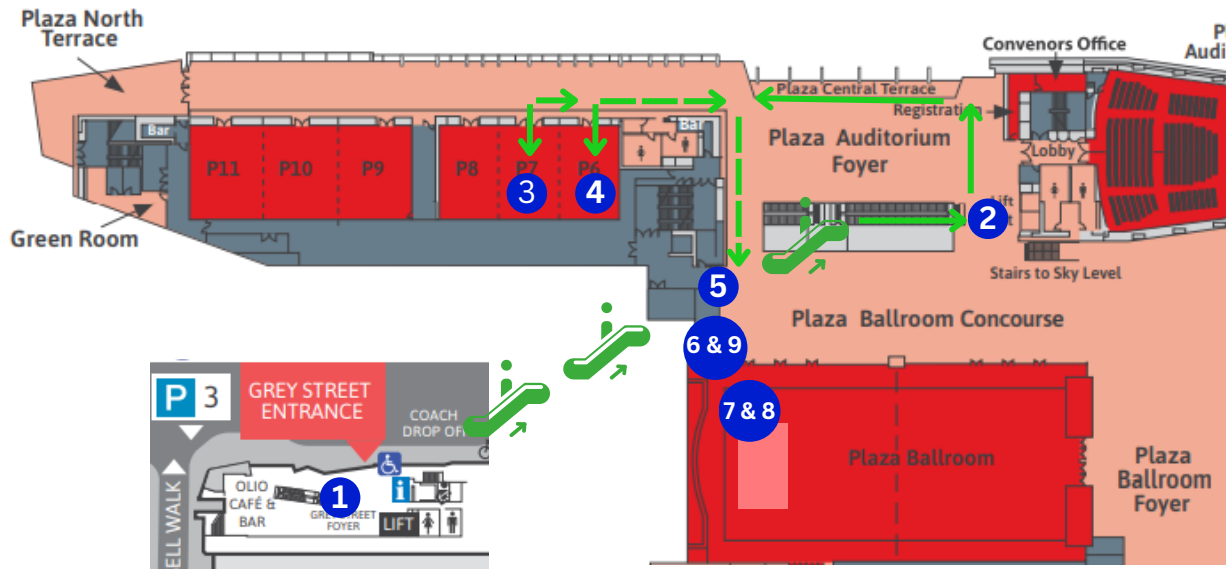

Quartet Traffic Pattern

1. Arrive Grey Street entrance
2. Arrive Plaza Foyer
3. Primp/photo room - P7 (10 mins)
4. Warm up room - P6 (10 mins)
5. Arrive backstage

6. Bag drop
7. Enter stage left
8. Exit stage left
9. Collect bags
Exit to Plaza Ballroom Concourse